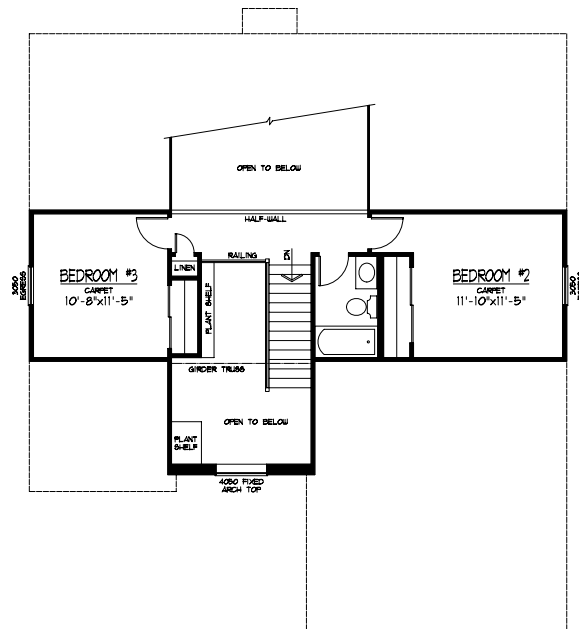

The Arrowhead

GREYSTONE
COUNTRY HOMES

First Floor 1,338 sq. ft.
Second Floor 450 sq. ft.
Total Living Area
1,788 sq. ft.