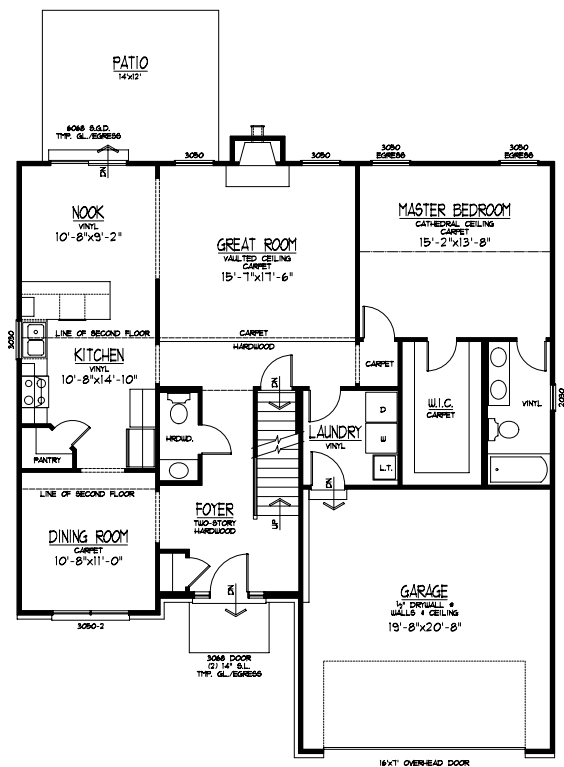

The Arrowhead

GREYSTONE
COUNTRY HOMES

First Floor 1,338 sq. ft.
Second Floor 450 sq. ft.
Total Living Area
1,788 sq. ft.