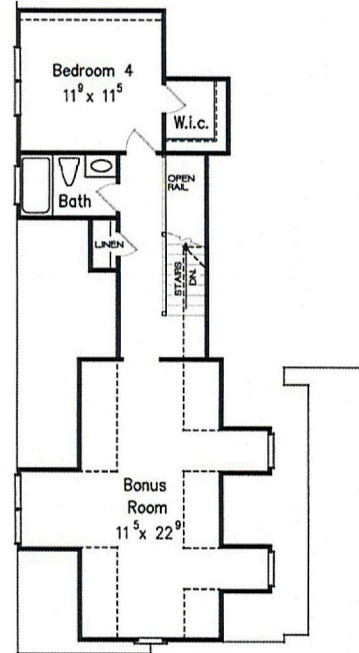

The Camden

Overall Dimensions
62' - 6" x 77' - 4"

GREYSTONE
COUNTRY HOMES

First Floor 2,395 sq. ft.
Total 2,395 sq. ft.
Opt. 2nd Floor 660 sq. ft.