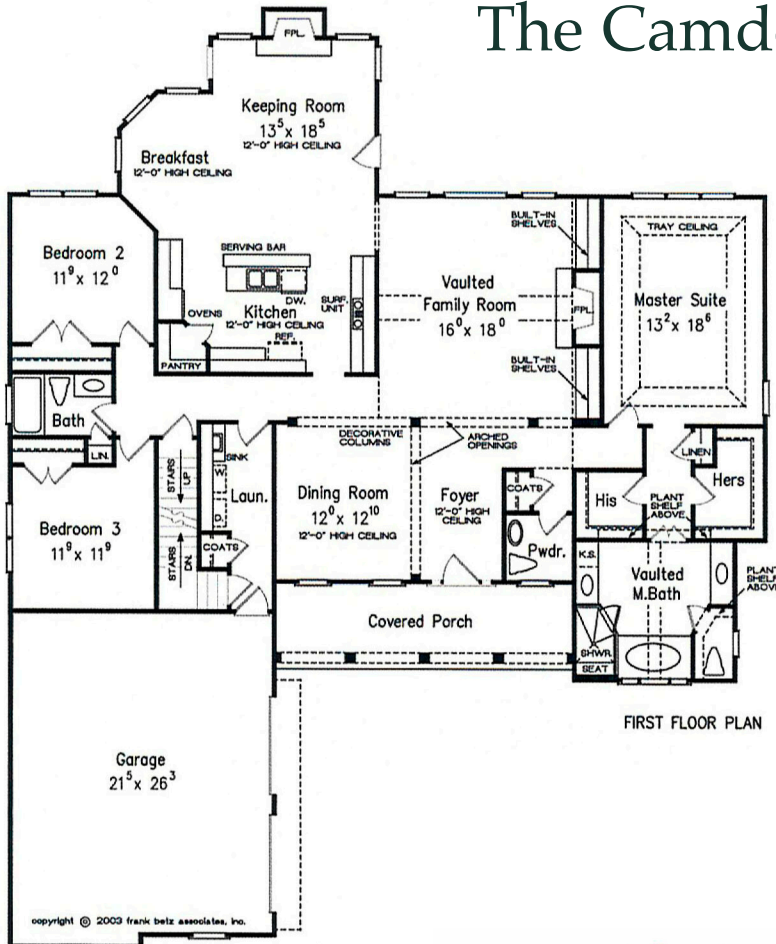

The Camden

Overall Dimensions
62' - 6" x 77' - 4"

GREYSTONE
COUNTRY HOMES

First Floor 2,395 sq. ft.
Total 2,395 sq. ft.
Opt. 2nd Floor 660 sq. ft.