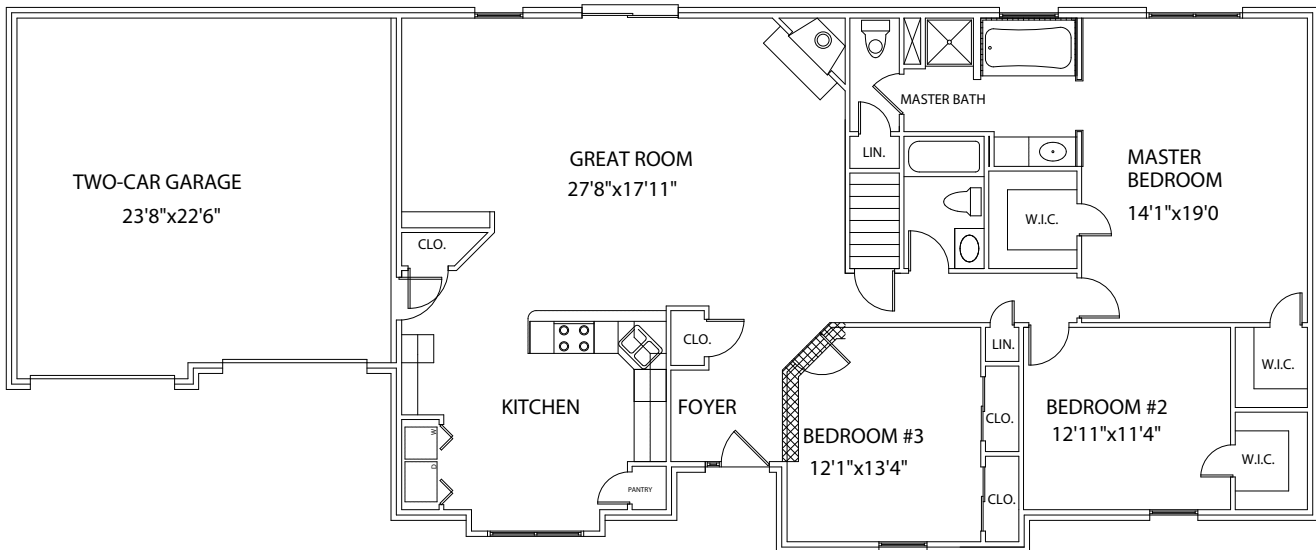

THE COLLINS

Total Living Area
1872 sq. ft.

www.greystonecountryhomes.com

THIS BROCHURE IS FOR ILLUSTRATIVE PURPOSES ONLY. ALL FLOOR PLANS, EXTERIOR RENDERINGS, DIMENSIONS, AND REFERENCE TO SQUARE FOOTAGE ARE APPROXIMATE, NOT DRAWN TO SCALE AND ARE SUBJECT TO CHANGE. FLOOR PLANS, EXTERIOR AND STANDARD FEATURE MAY VARY PER COMMUNITY AND PER ELEVATION AND OPTIONS SELECTED. PLEASE SEE YOUR SALES PROFESSIONAL FOR SPECIFIC DETAILS. GREYSTONE COUNTRY HOMES RESERVES THE RIGHT TO MODIFY ALL PLANS AND SPECIFICATIONS WITHOUT NOTICE OR OBLIGATION